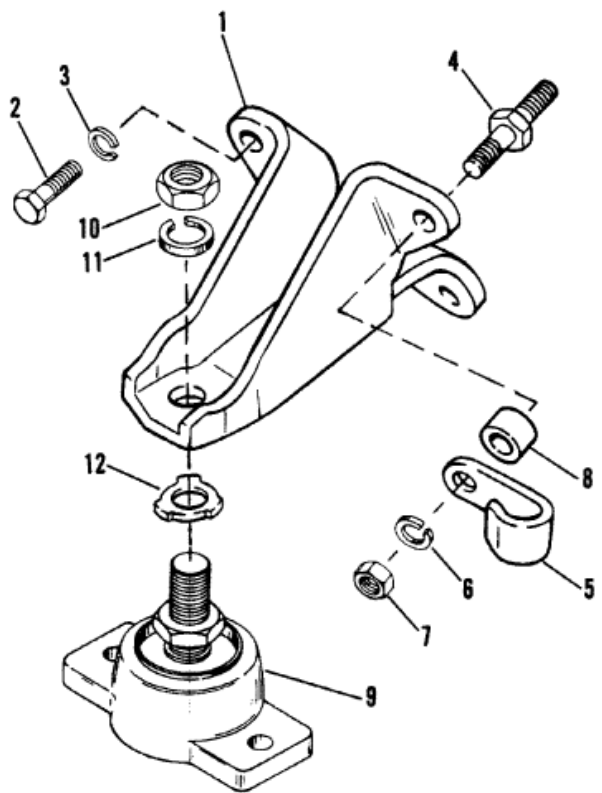

**STAMPED
BRACKET**

| Parts List | | | | | | |
|------------|-------|----------|----------------------------|-----|-----------|----------|
| Ref | Class | Part | Description | Qty | Comment | Footnote |
| 1 | | 44364A 1 | BRACKET, MOUNTING - ENGINE | 2 | | |
| 2 | 10 | 34353 | SCREW, MOUNTING BRACKET T | 4 | | |
| 3 | 13 | 35048 | LOCKWASHER, MOUNTING BRA | 5 | | |
| 2 | 10 | 34353 | SCREW, MOUNTING BRACKET T | 1 | | |
| 3 | 12 | 46132 | WASHER, MOUNTING BRACKET | 1 | | |
| 4 | 16 | 64066 | STUD, MOUNTING BRACKET TO | 1 | STARBOARD | |
| 5 | 54 | 92850 | CLIP, WIRING HARNESS | 1 | STARBOARD | |
| 6 | 13 | 35048 | LOCKWASHER, MOUNTING BRA | 2 | STARBOARD | |
| 7 | 11 | 32219 | NUT, MOUNTING BRACKET STU | 1 | STARBOARD | |
| 8 | 23 | 57369 | SPACER, MOUNTING STUD | 1 | | |
| 9 | | 66284A 2 | BASE, ENGINE MOUNTING | 2 | | |
| 10 | 11 | 20739 | NUT, JAM - ENGINE MOUNT BA | 6 | | |
| 11 | 13 | 68102 | LOCKWASHER, MOUNTING BRA | 2 | | |
| 12 | 14 | 12657 | TAB WASHER | 2 | | |